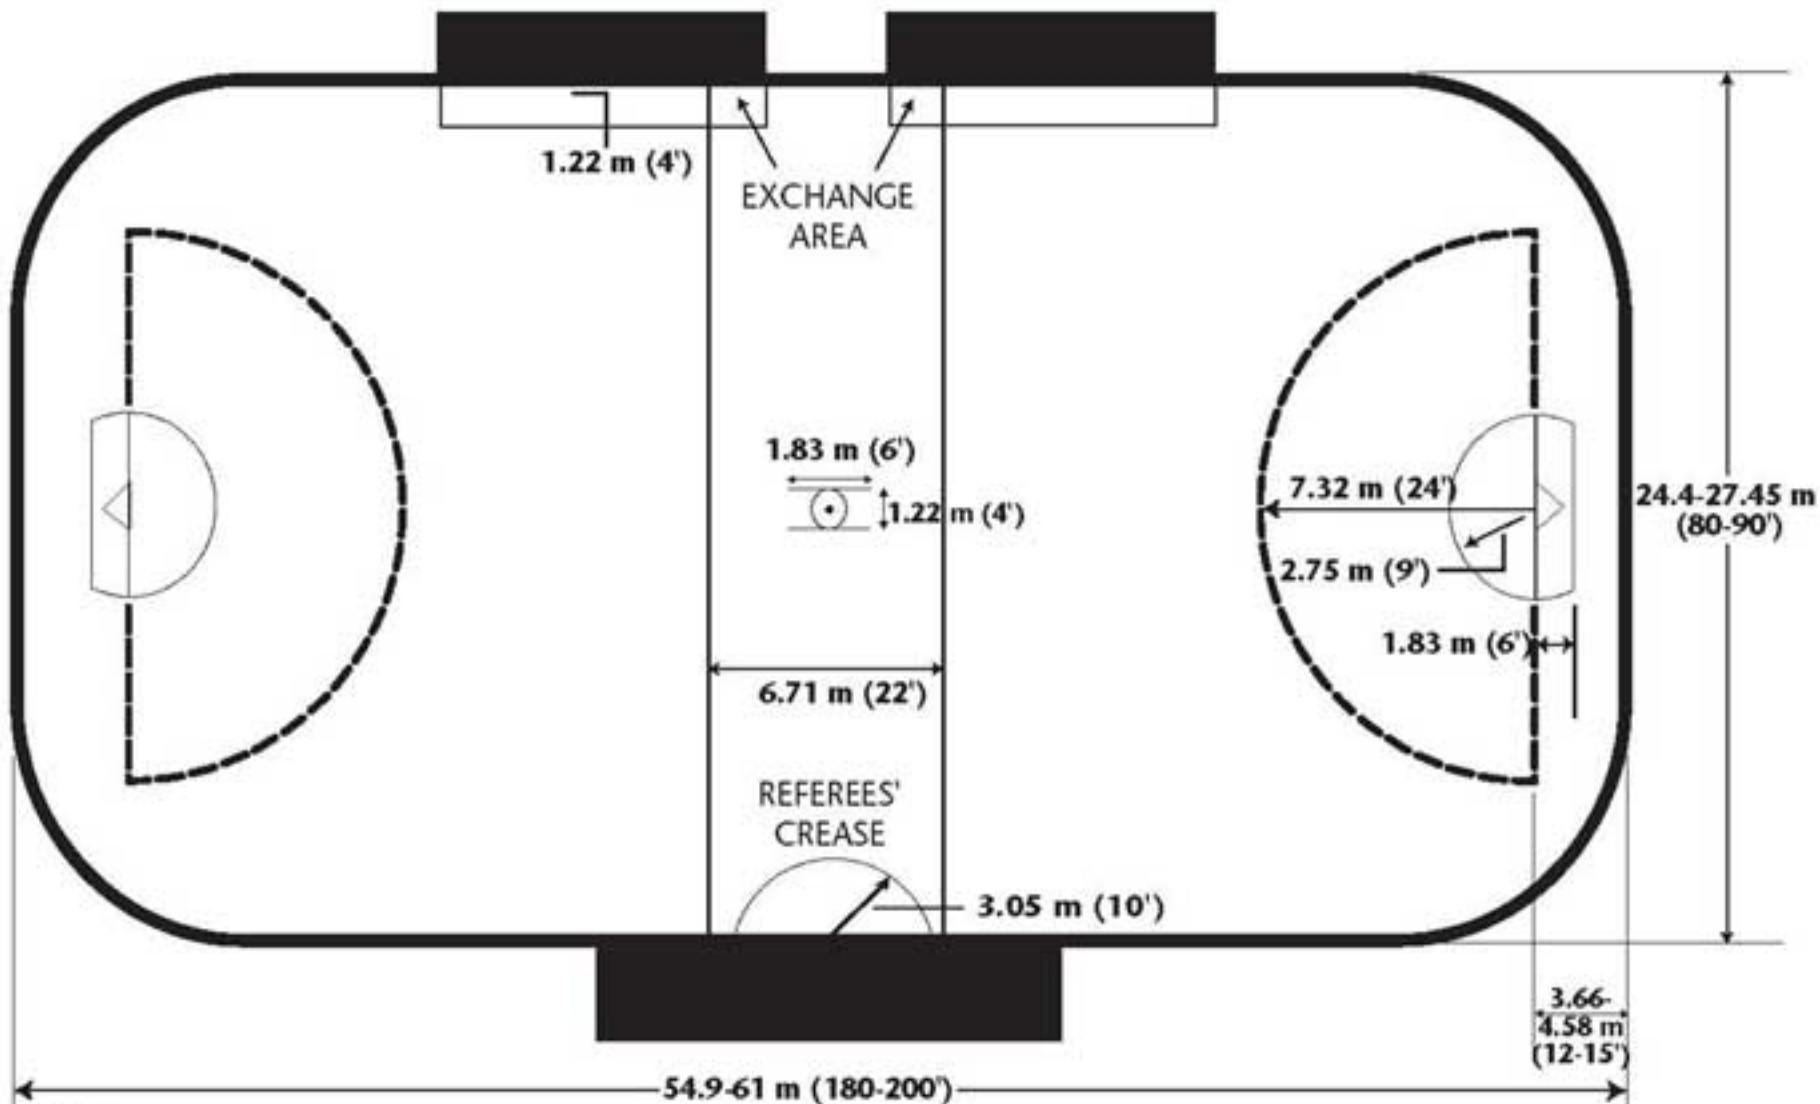

# Floor Diagram and Line Markings for CLA Play

## Notes:

1. All lines should be 5.08 cm (2") in width and white in colour.
2. Dotted line specs: 5.08 cm (2") in width, 30.48 cm (12") in length, 10.16 cm (4") spacing between lines.
3. The dotted line does not touch any part of the goal crease markings.
4. The 5.08 cm (2") dot is marked to the centre of the 60.96 cm (2") radius face-off circle.
5. The goal crease is a circle cut off 1.83 m (6') behind the goal line.
6. The centre zone is 6.71 m (22') wide.